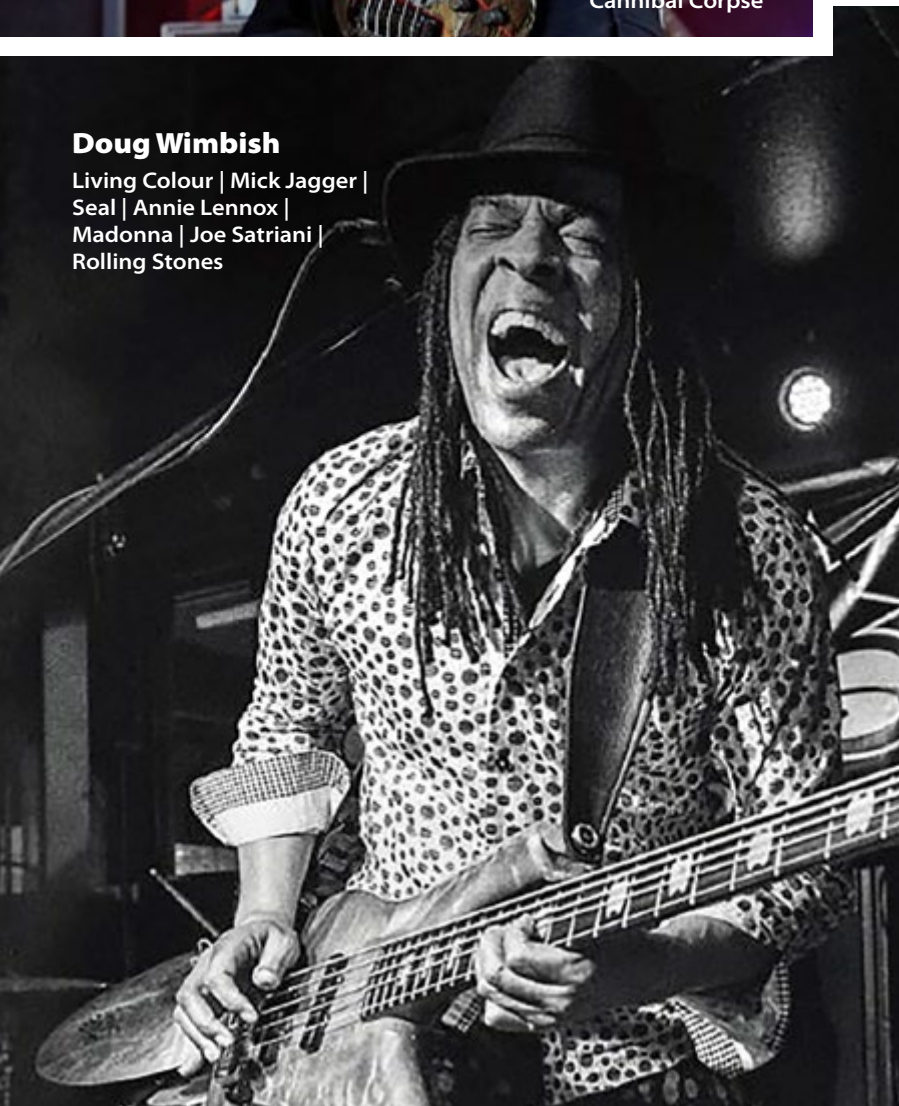

Alex Webster
Cannibal Corpse

Rudy Sarzo
Quiet Riot | Ozzy Osbourne | Whitesnake | Dio | Blue Öyster Cult

Doug Wimbish
Living Colour | Mick Jagger | Seal | Annie Lennox | Madonna | Joe Satriani | Rolling Stones